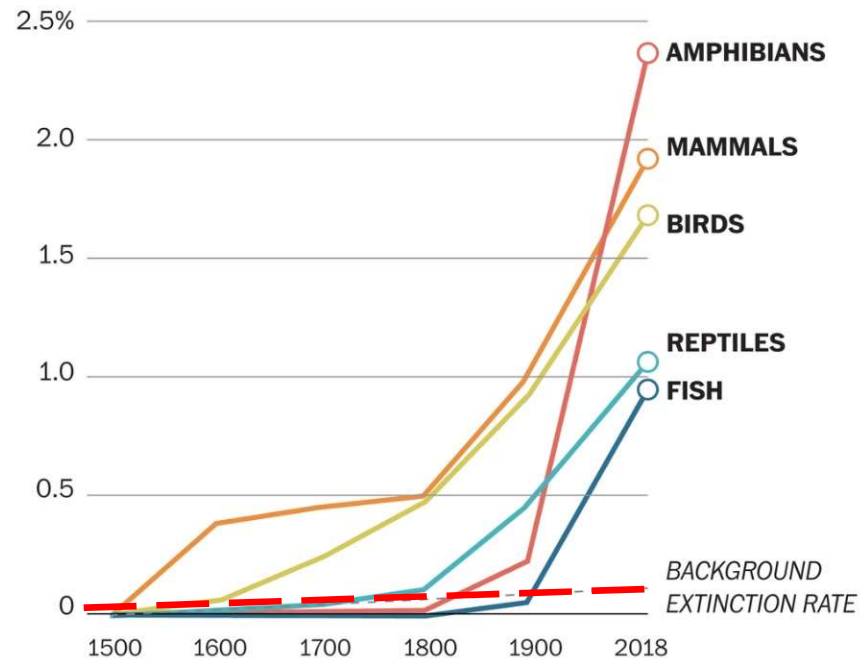

A manmade catastrophe

Cumulative percent of vertebrate species driven to extinction by human activity

Source: IPBES Global Assessment

From Carsten Rahbek

Summary for policymakers of the global assessment report on biodiversity and ecosystem services