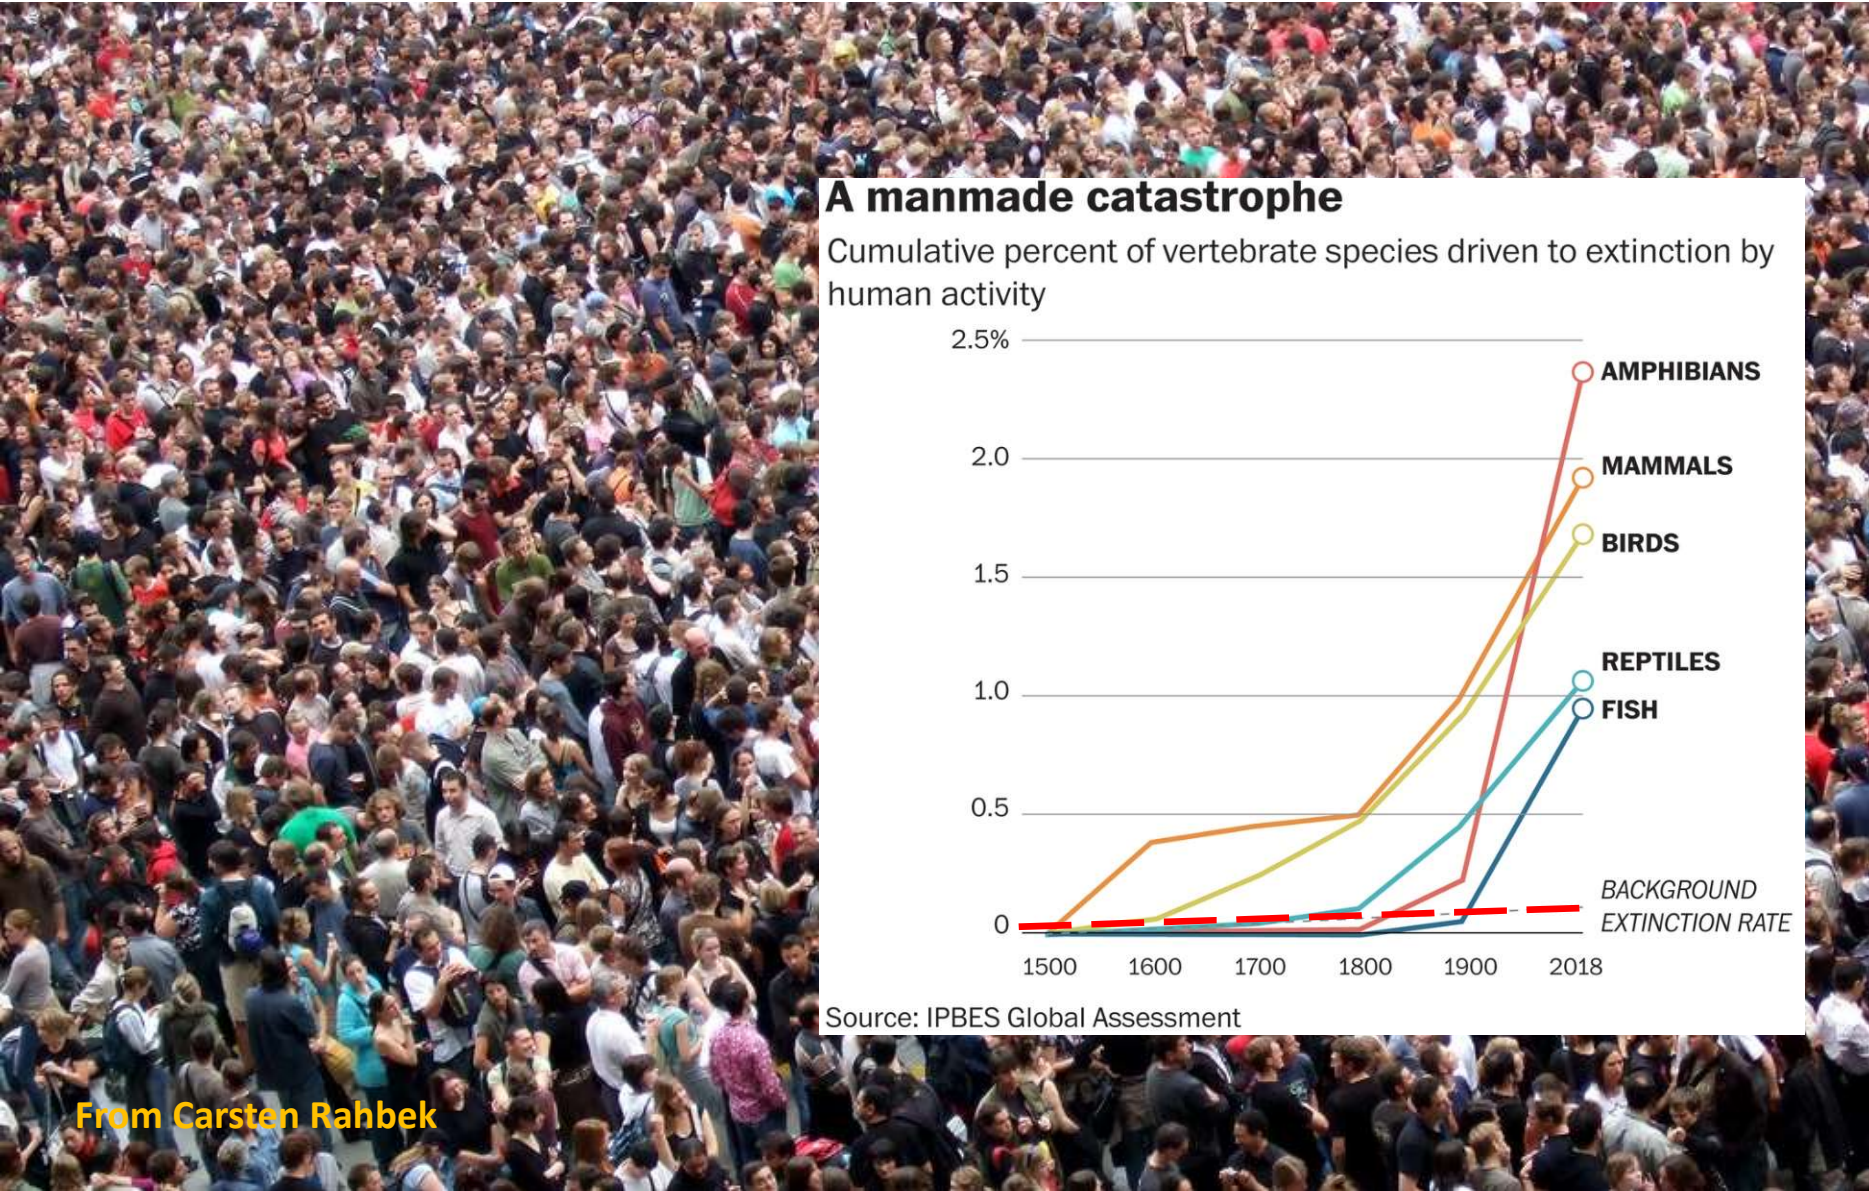

A manmade catastrophe

Cumulative percent of vertebrate species driven to extinction by human activity

Source: IPBES Global Assessment

From Carsten Rahbek

Summary for policymakers of the global assessment report on biodiversity and ecosystem services